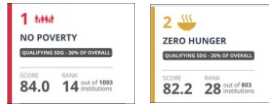

- ✉ Email: dpi_ipb@apps.ipb.ac.id
- ☎ Phone: (+62) 812-1169-0609

GLOBAL STANDING

QS World University Rankings 2024

- ✓ #45 GLOBAL QS WUR 2024 by Subject Agriculture and Forestry
- ✓ #8 ASIA QS WUR 2024 by Subject Agriculture and Forestry
- ✓ #1 Southeast Asia QS WUR 2024 by Subject Agriculture and Forestry
- ✓ #426 GLOBAL QS WUR 2025
- ✓ #106 ASIA QS WUR 2024
- ✓ #405 GLOBAL Sustainability 2024

THE IMPACT Rankings 2024

#94 OVERALL RANK

AppliedHE 2024

#3 Public University Ranking ASEAN 2024

UI Greenmetric 2023

#34 World Rankings Most Sustainable University

The Best University in SDGs Action Award 2022, 2023, and 2024